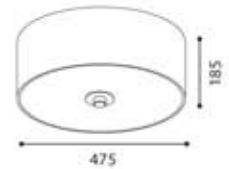

FORTUNA 90643

Nickel matt, wrap shade, glass, white
Non-flammable fabric

E27

3x 60W

Energy Saving Lamp
(optional)