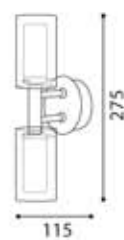

AMADORA 90049

Nickel matt, printed glass, white

E14 1x 60W

1x 18W TC-D
(optional)

L 180, H 250, A 75