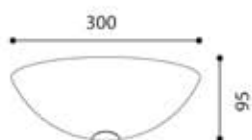

MESTRE 86714

Brown antique, gold / satinated glass

L 300, H 320, A 160