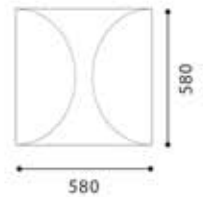

White / stretch fabric, white

Ø 580, A 170

**DYNAMIC 90779**

White / stretch fabric, white

L 580, H 580, A 170

**MALVA 90014**

White / wipe technique glass

Energy Saving Lamp  
(optional)