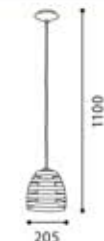

**FARGO 87492**

Nickel matt / opal glass, green

E27 1x 100W Energy Saving Lamp (optional)

H 1100, Ø 195

**FARGO 88853**

Nickel matt / opal glass, white, clear

E27 1x 60W Energy Saving Lamp (optional)

H 1100, Ø 205

**PINTO 89832**

Chrome / opal glass, clear

E27 1x 60W Energy Saving Lamp (optional)

H 1100, Ø 110

**AMADORA 90047**

Nickel matt, printed glass, white

E27 1x 60W

Energy Saving Lamp (optional)